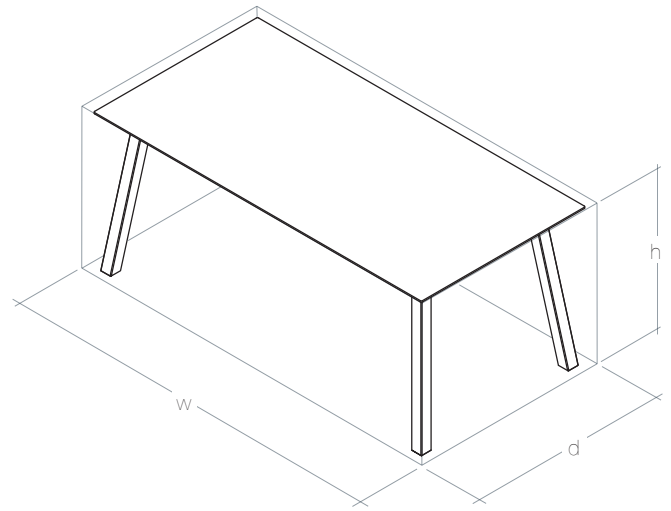

MODEL N°
GRABEN TABLE

GRABEN TABLE

MODEL N°

Straight up and solid, we made the Graben to be that timeless and dependable go-to for nearly anything that goes down. Digitally fabricated with only premium sustainable hardwood and hand-finished to a high standard, Graben navigates everything from formal dinner gatherings to impromptu meetings to work space in an office or studio. Crafted of premium FSC® certified or salvaged hardwoods, Graben can be specified in multiple sizes and hardwoods.

dimensions

	(2-4 person)	(6-8 person)	(10-12 person)
width	36"	72"	96"
depth	36"	36"	36"
height	30"	30"	30"

materials

wood species Walnut, Ash, Charcol Ash, White Oak, Beech, Salvage Elm, Cherry

care

Care for Hardwood surfaces and bases: Our hardwood surfaces are finished with a non-VOC water based varnish that is ultra protective and durable. Wipe with a damp cloth and gentle cleanser. Avoid water marks by using coasters under glasses, mugs, or plants, and quickly wipe up any standing liquids. Never use harsh cleaning sprays or abrasives on your wood surfaces. Clean any sticky spots gently with soap or mild detergent and water.