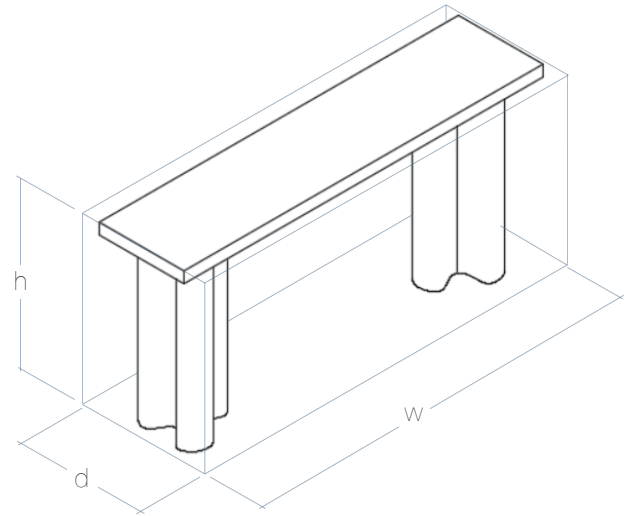

MODEL N°
COSMO CONSOLE TABLE

COSMO CONSOLE TABLE

MODEL N°

A sublime statement, Cosmo Console Table gets your attention but plays well in a range of placements from office studio and lobby to a living space or hallway. Featuring a sturdy hardwood top built on a proportional base, we fabricate the top from the highest quality FSC® certified and locally salvaged hardwoods and hand-finish to our exacting standard. The Cosmo Console's base is 3D printed from plant-based resin that is 100% recyclable and biodegradable in its after life. You can spec Cosmo with embedded charging technology along with multiple sustainably sourced hardwoods for the top and bioresin colors for the base.

dimensions

width	65.5"
height	32"
depth	15.5"

materials

wood species	Walnut, Ash, Charcol Ash, White Oak, Beech, Salvage Elm, Cherry
PLA	Black, White, Woodprint, Desert Clay, Seaglass, Fern

care

Our hardwood surfaces are finished with an environmentally friendly, plant based, hard wax oil wood finish that has 0% VOC and does not contain any water or solvents. It is protective and durable. Wipe with a damp cloth and gentle cleanser. Avoid water marks by quickly wiping up any standing liquids on the chair. Never use harsh cleaning sprays or abrasives on your wood surfaces. Clean any sticky spots gently with soap or mild detergent and water. Due to natural variations in wood, grain and color can differ from piece to piece.