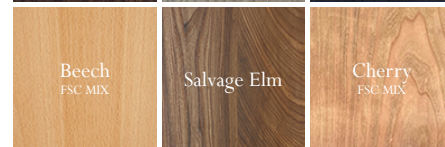

MODEL N°
COSMO CONSOLE TABLE

COSMO CONSOLE TABLE

MODEL N°

A sublime statement, Cosmo Console Table gets your attention but plays well in a range of placements from office studio and lobby to a living space or hallway. Featuring a sturdy hardwood top built on a proportional base, we fabricate the top from the highest quality FSC® certified and locally salvaged hardwoods and hand-finish to our exacting standard. The Cosmo Console's base is 3D printed from plant-based resin that is 100% recyclable and biodegradable in its after life. You can spec Cosmo with embedded charging technology along with multiple sustainably sourced hardwoods for the top and bioresin colors for the base.

dimensions

width	65.5"
height	32"
depth	15.5"

materials

wood species	Walnut, Ash, Charcol Ash, White Oak, Beech, Salvage Elm, Cherry
PLA	Black, White, Woodprint, Desert Clay, Seaglass, Fern

care

Our hardwood surfaces are finished with an environmentally friendly, plant based, hard wax oil wood finish that has 0% VOC and does not contain any water or solvents. It is protective and durable. Wipe with a damp cloth and gentle cleanser. Avoid water marks by quickly wiping up any standing liquids on the chair. Never use harsh cleaning sprays or abrasives on your wood surfaces. Clean any sticky spots gently with soap or mild detergent and water. Due to natural variations in wood, grain and color can differ from piece to piece.