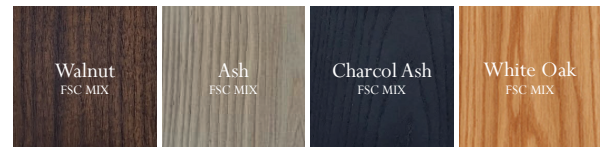

MODEL N°
COSMO CONSOLE TABLE

COSMO CONSOLE TABLE

MODEL N°

A sublime statement, Cosmo Console Table gets your attention but plays well in a range of placements from office studio and lobby to a living space or hallway. Featuring a sturdy hardwood top built on a proportional base, we fabricate the top from the highest quality FSC® certified and locally salvaged hardwoods and hand-finish to our exacting standard. The Cosmo Console's base is 3D printed from plant-based resin that is 100% recyclable and biodegradable in its after life. You can spec Cosmo with embedded charging technology along with multiple sustainably sourced hardwoods for the top and bioresin colors for the base.

dimensions

width	65.5"
height	32"
depth	15.5"

materials

wood species	Walnut, Ash, Charcol Ash, White Oak, Beech, Salvage Elm, Cherry
PLA	Black, White, Woodprint, Desert Clay, Seaglass, Fern

care

Our hardwood surfaces are finished with an environmentally friendly, plant based, hard wax oil wood finish that has 0% VOC and does not contain any water or solvents. It is protective and durable. Wipe with a damp cloth and gentle cleanser. Avoid water marks by quickly wiping up any standing liquids on the chair. Never use harsh cleaning sprays or abrasives on your wood surfaces. Clean any sticky spots gently with soap or mild detergent and water. Due to natural variations in wood, grain and color can differ from piece to piece.