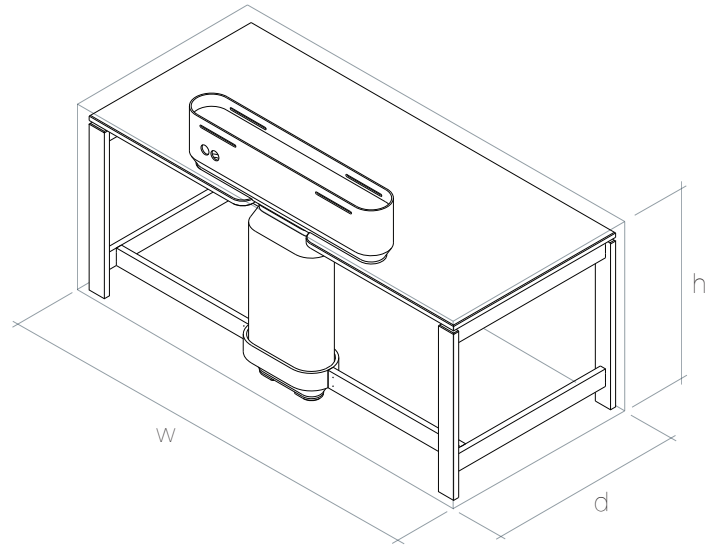

MODEL N°  
THE WORKPLACE SYSTEM - SINGLE DESK

A entirely modular system of surfaces to be configured to elevate the work environment and fit the exacting requirements of space design. Like all of our products, this system can be configured from various sizes and space requirements. We build and hand-finish these pieces from a large range of locally salvaged Elm or FSC® certified hardwoods as well as bio-resin colors.

## dimensions

height	30"
depth	32"
width	72"

\*Power Unit Adds 9.75" to the total height\*