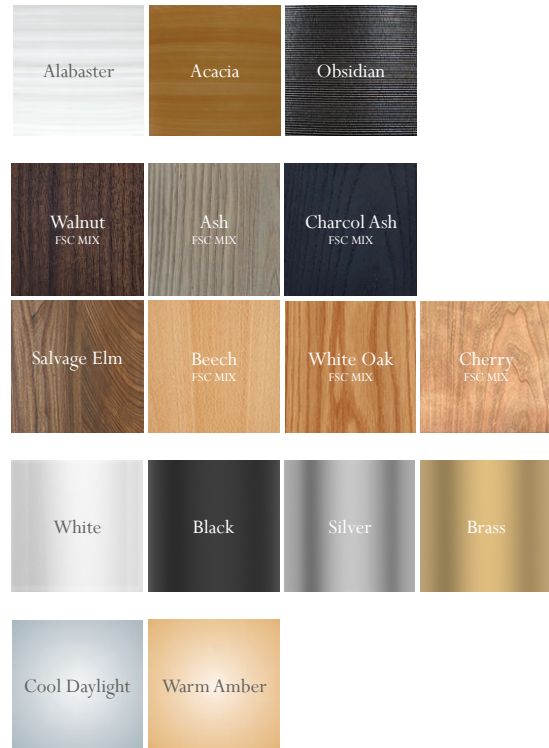

sustainability

From FSC® certified hardwoods, to plant-based polymers, to GOLs-certified latex, we examine every product for sustainability, quality, and performance. We strive to source our materials locally. Additive manufacturing processes like 3D printing let us produce each piece to order. Limiting inventory minimizes our carbon footprint and also maximizes our product quality. Only the products identified as such in this document are FSC®-certified. FSC® C125400/SCS-COC-007184