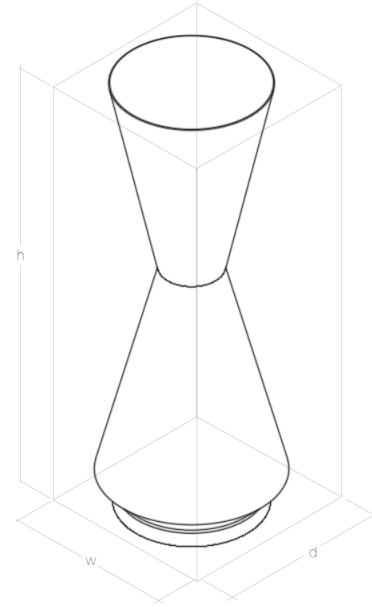

MODEL N°  
EOS TAPER TABLE LAMP

If design requires a modicum of play, EOS has a bit of jungle gym in it. Designed as a family of objects, EOS Table Lamps configure as a group on impulse or find a more intentional place on a desk, console, lounge table, or coffee table. Usually too clever for our own good, we like to form negative space with EOS. And EOS does what it's made to do: Translucent 3D printed shells cast a stunning visual on its surface and spread light that makes candles jealous. Taper is one of five forms available along with multiple colors of plant-based resins, FSC® certified or salvaged hardwoods, and power configurations.

## dimensions

Shade	width	12.94"
	height	34.25"
	depth	12.94"

Fabric Plug-in Cord *max 60W bulb *grounded 3 blade plug *thumb switch 2ft from plug end	overall length	18ft
	socket length	3in