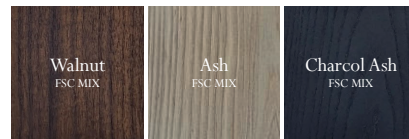

customization

With the use of our advanced manufacturing processes, our customers have the freedom to customize their order. From sizing, material choice, fabric color and finish, we can truly design your living space to the customers ideal vision. There is no minimum order quantity as we are aiming to reach a diverse range of customers, from big companies to small homes.