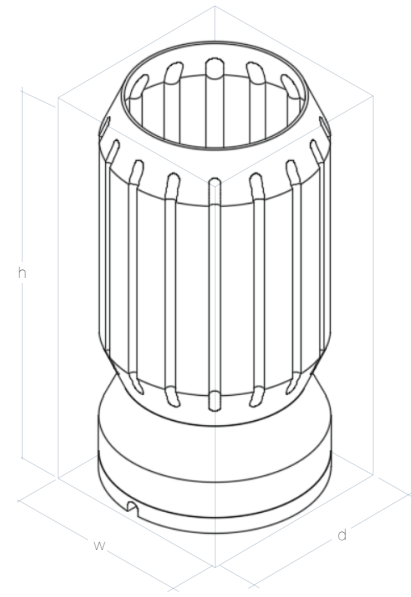

MODEL N°  
EOS FLUTED TABLE LAMP

# EOS FLUTED TABLE LAMP

MODEL N°

If design requires a modicum of play, EOS has a bit of jungle gym in it. Designed as a family of objects, EOS Table Lamps configure as a group on impulse or find a more intentional place on a desk, console, lounge table, or coffee table. Usually too clever for our own good, we like to form negative space with EOS. And EOS does what it's made to do: Translucent 3D printed shells cast a stunning visual on its surface and spread light that makes candles jealous. Fluted is one of five forms available along with multiple colors of plant-based resins, FSC® certified or salvaged hardwoods, and power configurations.

## dimensions

Shade	width	6"
	height	11.75"
	depth	6"

Fabric Plug-in Cord *max 60W bulb *grounded 3 blade plug *thumb switch 2ft from plug end	overall length	18ft
	socket length	3in