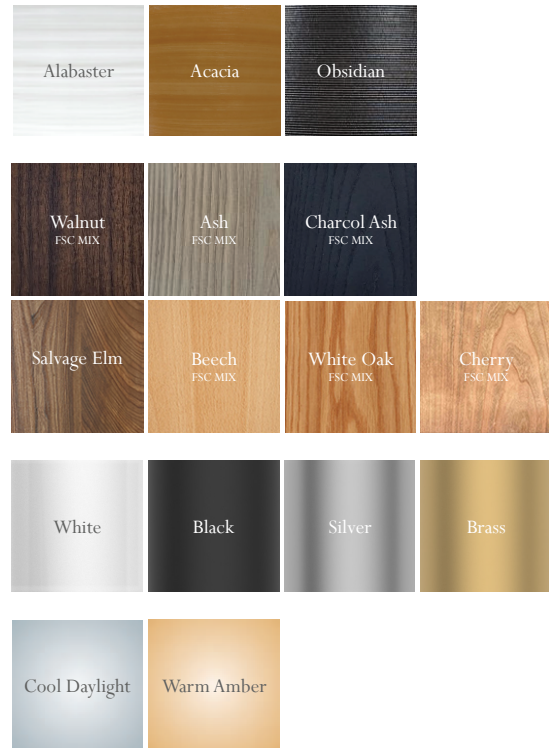

sustainability

From FSC® certified hardwoods, to plant-based polymers, to GOLS-certified latex, we examine every product for sustainability, quality, and performance. We strive to source our materials locally. Additive manufacturing processes like 3D printing let us produce each piece to order. Limiting inventory minimizes our carbon footprint and also maximizes our product quality. Only the products identified as such in this document are FSC®-certified. FSC® C125400/SCS-COC-007184