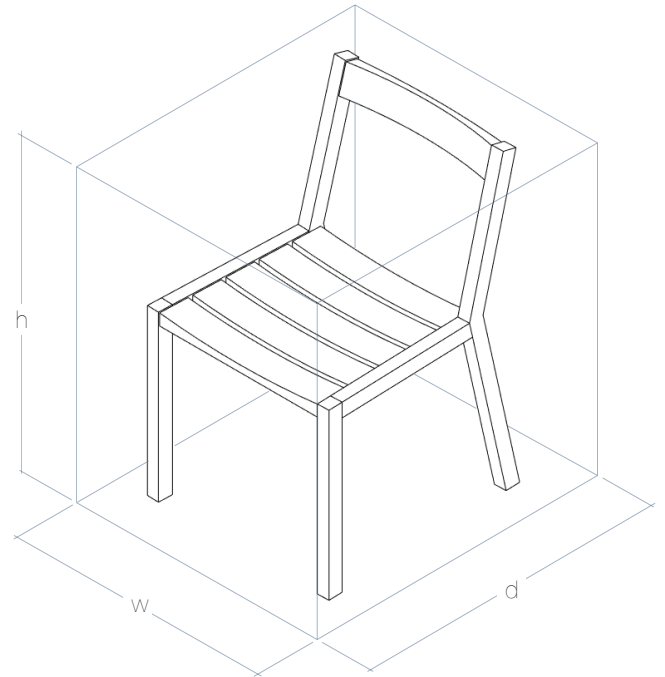

MODEL N°
BLOK OUTDOOR SIDE CHAIR

Nothing like a strong supporting vocalist to level-up that song you heard. Enter the Blok Series. Minimalist and meticulously crafted lines are noteworthy but play well behind the scene as the chair to a desk, conference table, or dining table. Or Blok can play solo as the go-to chair waiting in the corner. Versatile and timeless - Blok elevates and keeps it sublime. You can spec Blok as a side chair, armchair, or a bench with multiple options of FSC® certified or salvaged hardwoods.

dimensions

width	20"
height	32.5"
depth	21.75"
seat height	18"

materials

wood species Salvage Elm, Cherry

care

Our hardwood surfaces are finished with an environmentally friendly, plant based, hard wax oil wood finish that has 0% VOC and does not contain any water or solvents. It is protective and durable. Wipe with a damp cloth and gentle cleanser. Avoid water marks by quickly wiping up any standing liquids on the chair. Never use harsh cleaning sprays or abrasives on your wood surfaces. Clean any sticky spots gently with soap or mild detergent and water. Due to natural variations in wood, grain and color can differ from piece to piece.