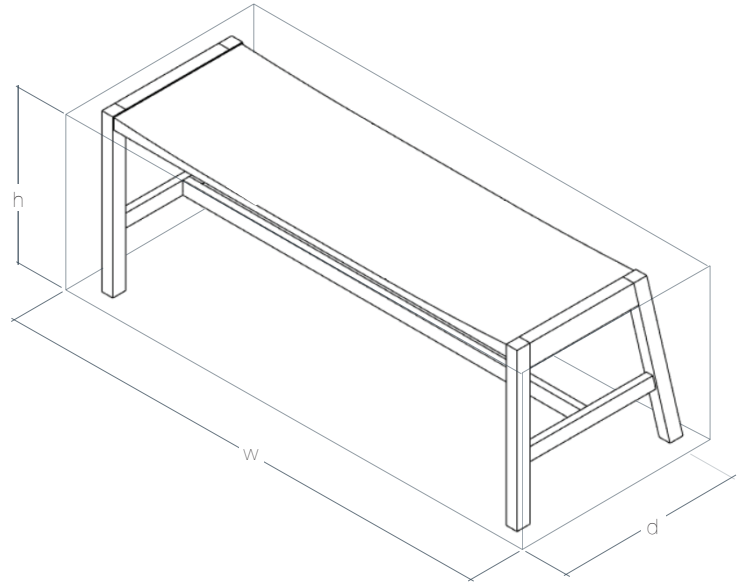

MODEL N°
BLOK BENCH

Nothing like a strong supporting vocalist to level-up that song you heard. Enter the Blok Series. Minimalist and meticulously crafted lines are noteworthy but play well behind the scenes as the chair to a desk, conference table, or dining table. Or Blok can play solo as the go-to chair waiting in the corner. Versatile and timeless - Blok elevates and keeps it sublime. You can spec Blok as a side chair, armchair, or a bench with multiple options of FSC® certified or salvaged hardwoods.

dimensions

width	48" 60" OR 72"
height	18.125"
depth	18"

materials

wood species	Walnut, Ash, Charcol Ash, White Oak, Beech, Salvage Elm, Cherry
--------------	---

care

Our hardwood surfaces are finished with an environmentally friendly, plant based, hard wax oil wood finish that has 0% VOC and does not contain any water or solvents. It is protective and durable. Wipe with a damp cloth and gentle cleanser. Avoid water marks by quickly wiping up any standing liquids on the chair. Never use harsh cleaning sprays or abrasives on your wood surfaces. Clean any sticky spots gently with soap or mild detergent and water. Due to natural variations in wood, grain and color can differ from piece to piece.